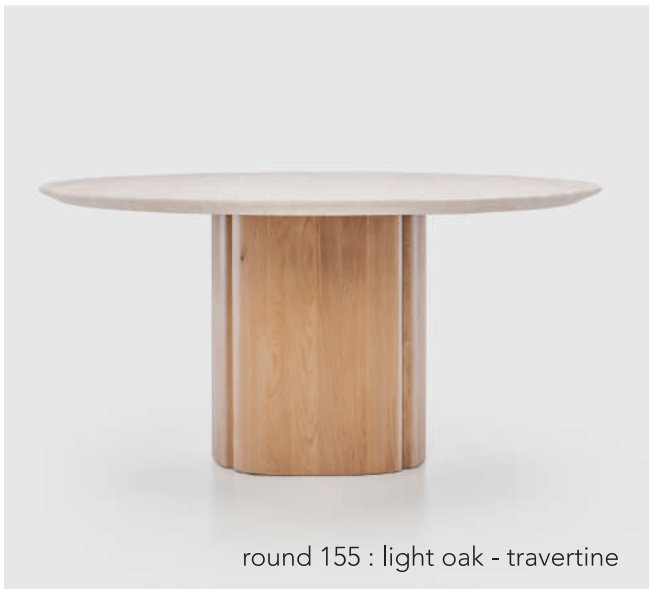

## TATHRA TABLE

240 : light oak - travertine

Tathra is a place for gatherings, conversation, and play. A quiet statement piece with no vulgarity or distractions. The soft sculpted forms of the pedestal are reminiscent of ancient tree trunks while the stone top has soft edges as if polished by the ocean - a true meeting of the elements. Tathra is a table collection that is timeless like the landscapes and memories that inspired it.

MATERIAL : solid american oak or solid american walnut base, marble or travertine top

DESIGN : Patryk Koca

round 125 : light oak - marble nero marquina

round 125 : light oak - marble bianco carrara

round 155 : light oak - travertine

squircle 135 : black - marble pietro grigio

squircle 155 : light oak - travertine

240 : light oak - travertine

**052-1101/1105 :**  
**Tathra table round 125**  
dia.1250 H750

**052-1103 :**  
**Tathra table round 135**  
dia.1350 H750