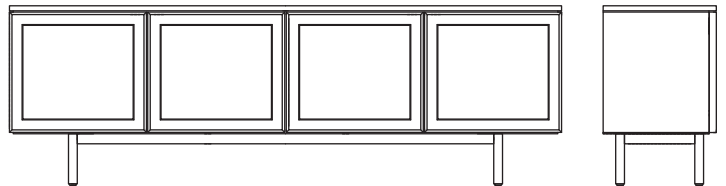

074-1803 : Yorke 220 sideboard - wood top
074-1804 : Yorke 220 sideboard - marble top
W2200 D450 H700