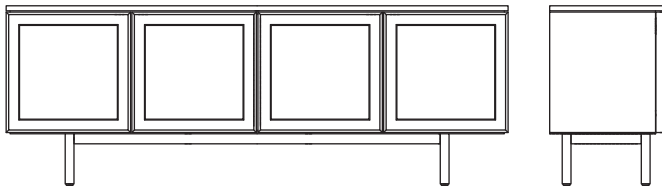

W2200 D450 H555

YORKE CABINETS

Yorke cabinets exude the calm assurance of symmetry. A crafted panelled motif on the fronts, effortlessly linking the past with the present, is the only decorative detail on an otherwise minimal linear form, well grounded by thoughtful proportions. Choose from solid oak or natural stone for the top panel.

MATERIAL : top : solid american oak, marble, or travertine
frame : solid american oak

DESIGN : byKATO

074-1801 : Yorke 200 sideboard - wood top
074-1802 : Yorke 200 sideboard - marble top
W2000 D450 H700