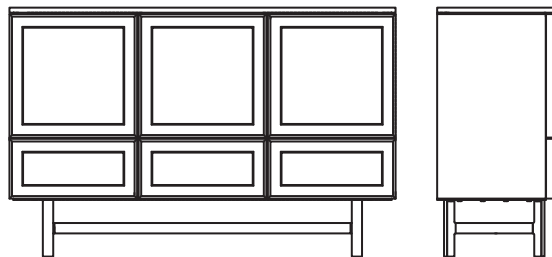

074-1807 : Yorke 150 highboard - wood top
074-1808 : Yorke 150 highboard - marble top
W1500 D450 H970