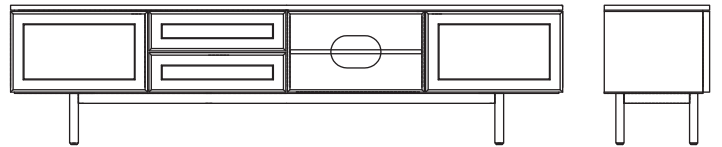

Sketch

200 TV : black - nero marquina

YORKE CABINETS

074-2401 : Yorke 200 TV unit - wood top

074-2402 : Yorke 200 TV unit - stone top

W2000 D450 H555

074-2403 : Yorke 220 TV unit - wood top

074-2404 : Yorke 220 TV unit - stone top

W2200 D450 H555

074-2405 : Yorke 200 TV 4 doors - wood top

074-2406 : Yorke 200 TV 4 doors - stone top

W2000 D450 H455

074-2407 : Yorke 220 TV 4 doors - wood top

074-2408 : Yorke 220 TV 4 doors - stone top

W2200 D450 H555

YORKE CABINETS

Yorke cabinets exude the calm assurance of symmetry. A crafted panelled motif on the fronts, effortlessly linking the past with the present, is the only decorative detail on an otherwise minimal linear form, well grounded by thoughtful proportions. Choose from solid oak or natural stone for the top panel.

MATERIAL : top : solid american oak, marble, or travertine
frame : solid american oak

DESIGN : byKATO

074-1801 : Yorke 200 sideboard - wood top
074-1802 : Yorke 200 sideboard - marble top
W2000 D450 H700