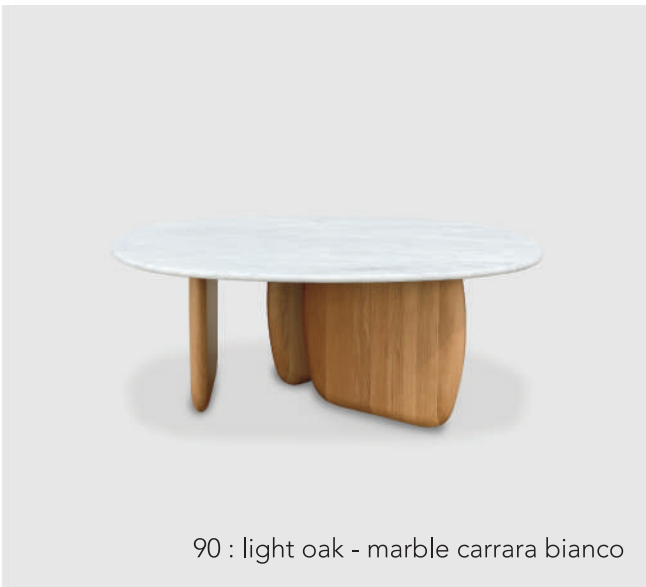

EDEN TABLE

The Eden and Tathra collections celebrate leisure time and family. Named after two of the south-most towns in NSW Australia, they hold special memories of family holidays in the designer's youth. Exploring wild coastlines with unique rock formations during the day and sharing meals with loved ones during lazy afternoons. It's those memories and the eternal stone formations of the surrounding landscapes that inspired these furniture pieces.

Eden coffee tables celebrate organic forms - from the marble top which features no edges at all, to the timber supports which reject mathematical order in their placement and shape. Perfect for a sophisticated interior celebrating honest materials and seeking relief from geometry. Like ancient geological formations these coffee tables represent a balance and composure that is only ever found in nature.

MATERIAL

base : solid american oak or solid american walnut

top : solid american oak, solid american walnut, marble, or travertine

90 : light oak - marble carrara bianco