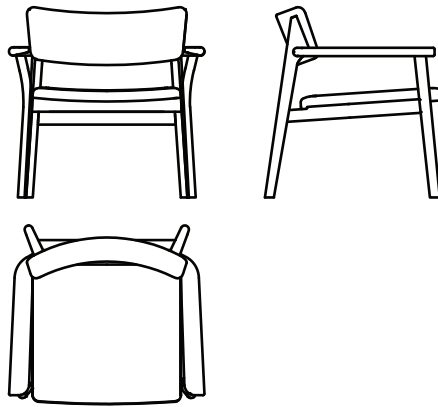

11001-10 : Poise lounge chair

W635 D650 H730

11001-11 : Poise lounge chair with arm

W755 D690 H735

11001-12 : Poise lounge chair soft

W780 D695 H740

POISE LOUNGE CHAIR

Poise is all about attitude - timeless, comfortable and confident. Created as an exercise in refined design, this well-proportioned chair balances both beauty and practicality. A truly international chair, Poise blends Scandinavian and Asian influences seamlessly through the multicultural lens of an Australian designer.

FRAME : solid american oak or solid american walnut

FILLING : high density foam, Dacron fiber

DESIGN : Patryk Koca

light oak - montana canyon

black - bigello salt & pepper

light oak - heritage saddle

SOFT : light oak - sahara russet