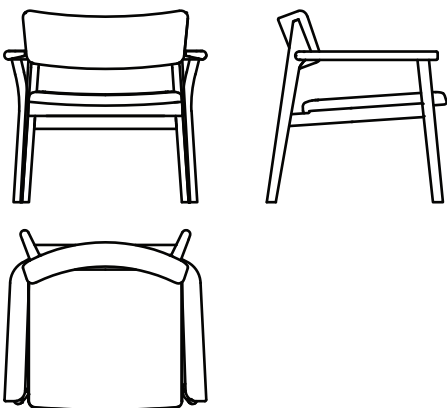

11001-10 : Poise lounge chair

W635 D650 H730

11001-11 : Poise lounge chair with arm

W755 D690 H735

11001-12 : Poise lounge chair soft

W780 D695 H740

POISE LOUNGE CHAIR

Poise is all about attitude - timeless, comfortable and confident. Created as an exercise in refined design, this well-proportioned chair balances both beauty and practicality. A truly international chair, Poise blends Scandinavian and Asian influences seamlessly through the multicultural lens of an Australian designer.

FRAME : solid american oak or solid american walnut

FILLING : high density foam, Dacron fiber

DESIGN : Patryk Koca

light oak - montana canyon

black - bigello salt & pepper

light oak - heritage saddle

SOFT : light oak - sahara russet