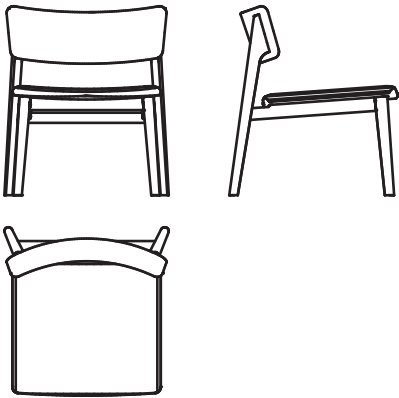

11001-10 : Poise lounge chair

W635 D650 H730

11001-11 : Poise lounge chair with arm

W755 D690 H735

11001-12 : Poise lounge chair soft

W780 D695 H740

POISE LOUNGE CHAIR

Poise is all about attitude - timeless, comfortable and confident. Created as an exercise in refined design, this well-proportioned chair balances both beauty and practicality. A truly international chair, Poise blends Scandinavian and Asian influences seamlessly through the multicultural lens of an Australian designer.

FRAME : solid american oak or solid american walnut

FILLING : high density foam, Dacron fiber

DESIGN : Patryk Koca

light oak - montana canyon

black - bigello salt & pepper

light oak - heritage saddle

SOFT : light oak - sahara russet