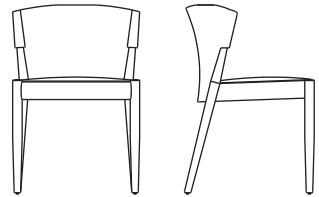

Sketch

wood back / light oak - alabama limestone

upholstered back / light oak - alice black forest

RONDA CHAIR

505-1503 : Ronda dining chair wooden backrest

W520 D530 H760

505-1203 : Ronda dining chair upholstered back

W520 D530 H760

505-1302 : Ronda counter chair wooden backrest

W520 D540 H900

505-1301 : Ronda counter chair upholstered back

W520 D540 H900

RONDA CHAIR

Ronda has a timeless quality; an aesthetic which is neither in nor out of fashion. A form which pays heed more to the comfort of the user than the vagaries of trends, and relies on quality materials and meticulous craftsmanship rather than the whims of stylists.

MATERIAL : Solid oak with plywood backrest, high density foam.

DESIGN : Morten Georgsen