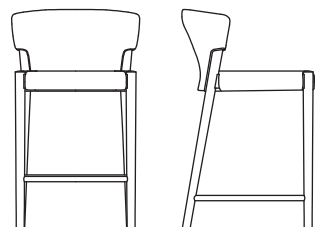

Sketch

wood back / light oak - alabama limestone

upholstered back / light oak - alice black forest

RONDA CHAIR

505-1503 : Ronda dining chair wooden backrest

W520 D530 H760

505-1203 : Ronda dining chair upholstered back

W520 D530 H760

505-1302 : Ronda counter chair wooden backrest

W520 D540 H900

505-1301 : Ronda counter chair upholstered back

W520 D540 H900

RONDA CHAIR

Ronda has a timeless quality; an aesthetic which is neither in nor out of fashion. A form which pays heed more to the comfort of the user than the vagaries of trends, and relies on quality materials and meticulous craftsmanship rather than the whims of stylists.