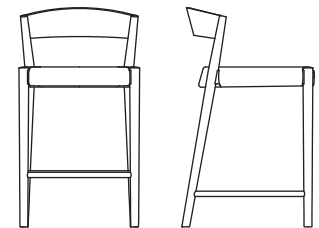

Sketch

wood back / light oak - alabama limestone

upholstered back / light oak - alice black forest

RONDA CHAIR

505-1503 : Ronda dining chair wooden backrest

W520 D530 H760

505-1203 : Ronda dining chair upholstered back

W520 D530 H760

505-1302 : Ronda counter chair wooden backrest

W520 D540 H900

505-1301 : Ronda counter chair upholstered back

W520 D540 H900

RONDA CHAIR

Ronda has a timeless quality; an aesthetic which is neither in nor out of fashion. A form which pays heed more to the comfort of the user than the vagaries of trends, and relies on quality materials and meticulous craftsmanship rather than the whims of stylists.

MATERIAL : Solid oak with plywood backrest, high density foam.

DESIGN : Morten Georgsen