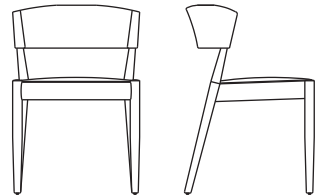

Sketch

wood back / light oak - alabama limestone

upholstered back / light oak - alice black forest

RONDA CHAIR

505-1503 : Ronda dining chair wooden backrest

W520 D530 H760

505-1203 : Ronda dining chair upholstered back

W520 D530 H760

505-1302 : Ronda counter chair wooden backrest

W520 D540 H900

505-1301 : Ronda counter chair upholstered back

W520 D540 H900

RONDA CHAIR

Ronda has a timeless quality; an aesthetic which is neither in nor out of fashion. A form which pays heed more to the comfort of the user than the vagaries of trends, and relies on quality materials and meticulous craftsmanship rather than the whims of stylists.

MATERIAL : Solid oak with plywood backrest, high density foam.

DESIGN : Morten Georgsen