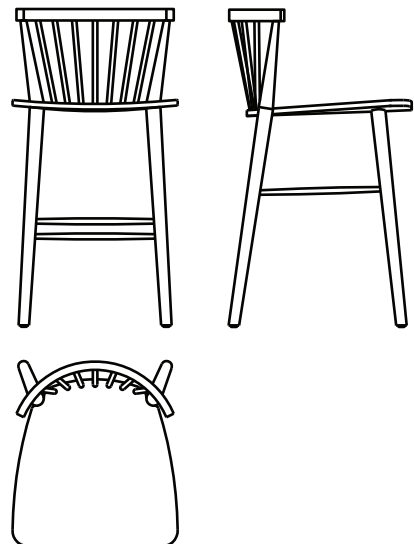

# Sketch

black

light oak

## REQUIN STOOL

**503-1303 : Requin counter**

W440 D470 H890

# REQUIN STOOL

Sometimes it is not necessary to start from scratch, but rather see what happens when you revisit past designs and shine a new light on them. We dug out the classic Windsor chair and transformed it to become our Requin chair - an example of the happy results that can come from recycling.

MATERIAL : Solid oak frame, plywood seat with oak veneer

DESIGN : Morten Georgsen